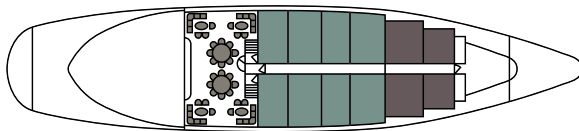

CATEGORY PREMIUM

CATEGORY A

CATEGORY B

CATEGORY C

DINING & BAR

LOUNGE