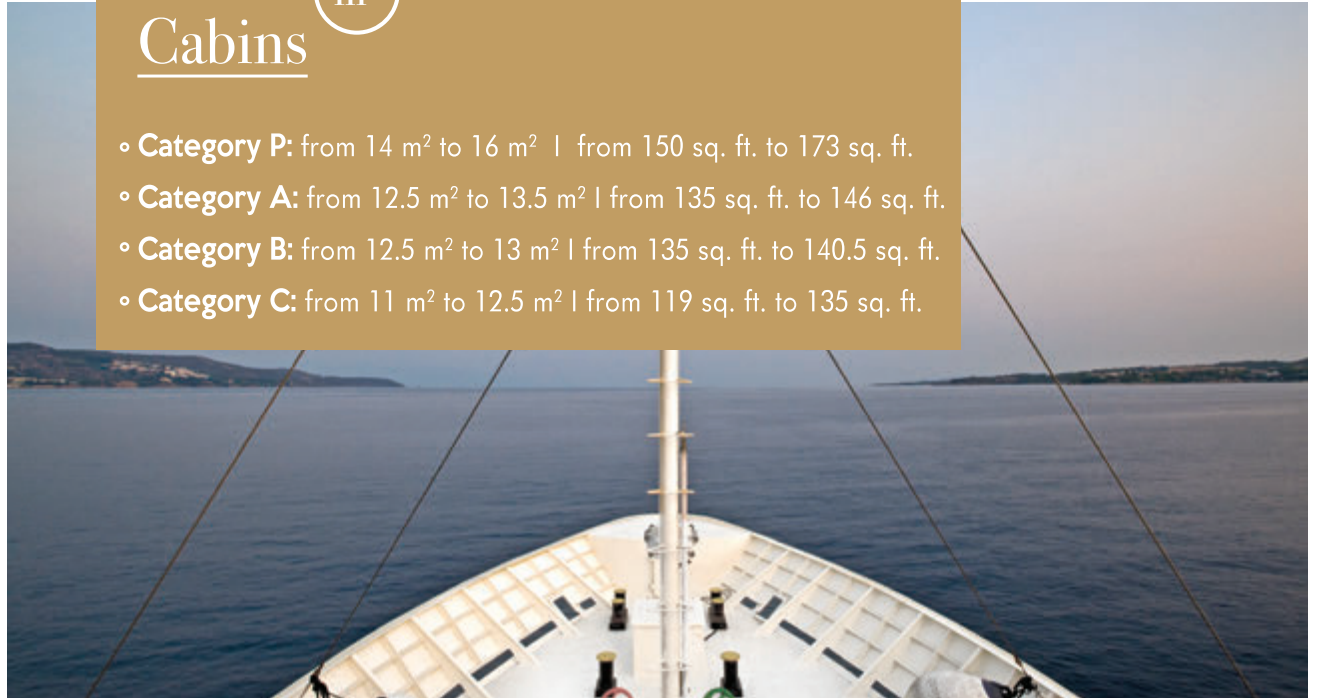

FEEL THE VIBE

#seaHARMONYV

- 🚢 **Ship type:** Motor Yacht
- 🕒 **Launch Year / Rebuilt:** 2009 (Renovated 2017)
- 📏 **Length / Breadth / Draft in m:** 55x8.2x3
- 📏 **Length / Breadth / Draft in ft:** 179x26.9x9.84
- 🚢 **Cruising speed:** 10 knots
- 👤 **Guests:** 49
- 🔑 **Cabins:** 25 Ocean View
  (P: 2 A: 14 B: 6 C: 3)
- 🧭 **Crew:** 16-18
- 🌐 **Insurance:** All risks covered by
  LLOYD'S - SKULD
- 🛡️ **Twin Stabilizers**

Cabins ^{m²}

- **Category P:** from 14 m² to 16 m² | from 150 sq. ft. to 173 sq. ft.
- **Category A:** from 12.5 m² to 13.5 m² | from 135 sq. ft. to 146 sq. ft.
- **Category B:** from 12.5 m² to 13 m² | from 135 sq. ft. to 140.5 sq. ft.
- **Category C:** from 11 m² to 12.5 m² | from 119 sq. ft. to 135 sq. ft.