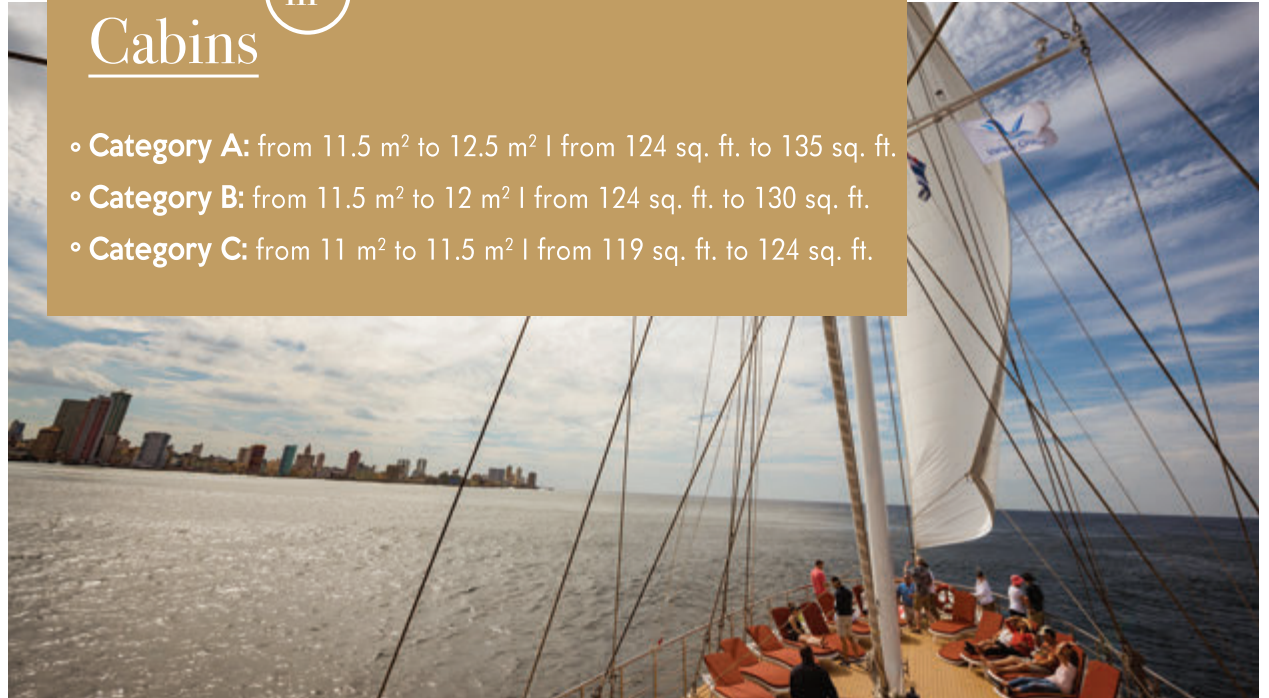

Cabins ^{m²}

- **Category A:** from 11.5 m² to 12.5 m² | from 124 sq. ft. to 135 sq. ft.
- **Category B:** from 11.5 m² to 12 m² | from 124 sq. ft. to 130 sq. ft.
- **Category C:** from 11 m² to 11.5 m² | from 119 sq. ft. to 124 sq. ft.