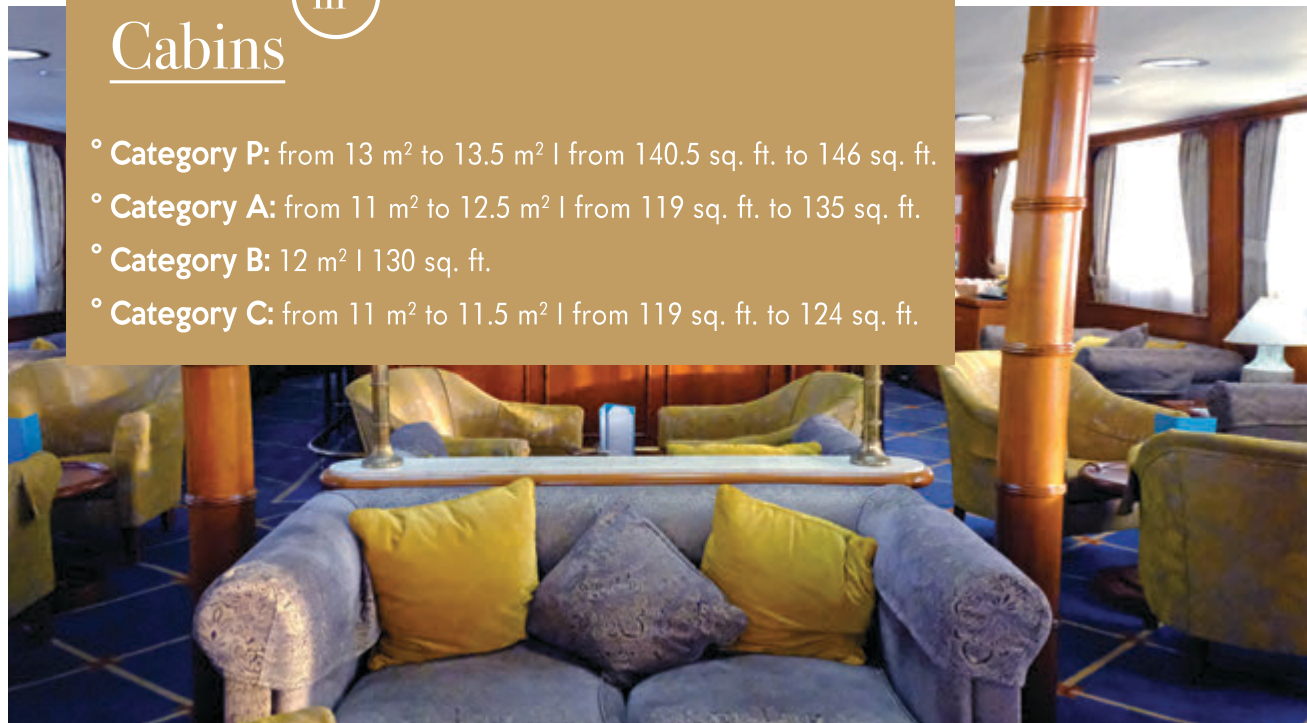

FEEL THE VIBE

#seaCALLISTO

- 🚢 **Ship type:** Motor Yacht
- 🕒 **Launch Year / Rebuilt:** 2000 / Full refit in 2016
- 📏 **Length / Breadth / Draft in m:** 50x8.3x3.50
- 📏 **Length / Breadth / Draft in ft:** 164x26x11.5
- 🌊 **Cruising speed:** 11 knots
- 👤 **Guests:** 34
- 🔑 **Cabins:** 17 Ocean View (P: 5 A: 6 B: 4 C: 2)
- 🧭 **Crew:** 16
- 🌐 **Insurance:** All risks covered by LLOYD'S - SKULD
- ⚓ **Twin Stabilizers**

Cabins ^{m²}

- ° **Category P:** from 13 m² to 13.5 m² | from 140.5 sq. ft. to 146 sq. ft.
- ° **Category A:** from 11 m² to 12.5 m² | from 119 sq. ft. to 135 sq. ft.
- ° **Category B:** 12 m² | 130 sq. ft.
- ° **Category C:** from 11 m² to 11.5 m² | from 119 sq. ft. to 124 sq. ft.