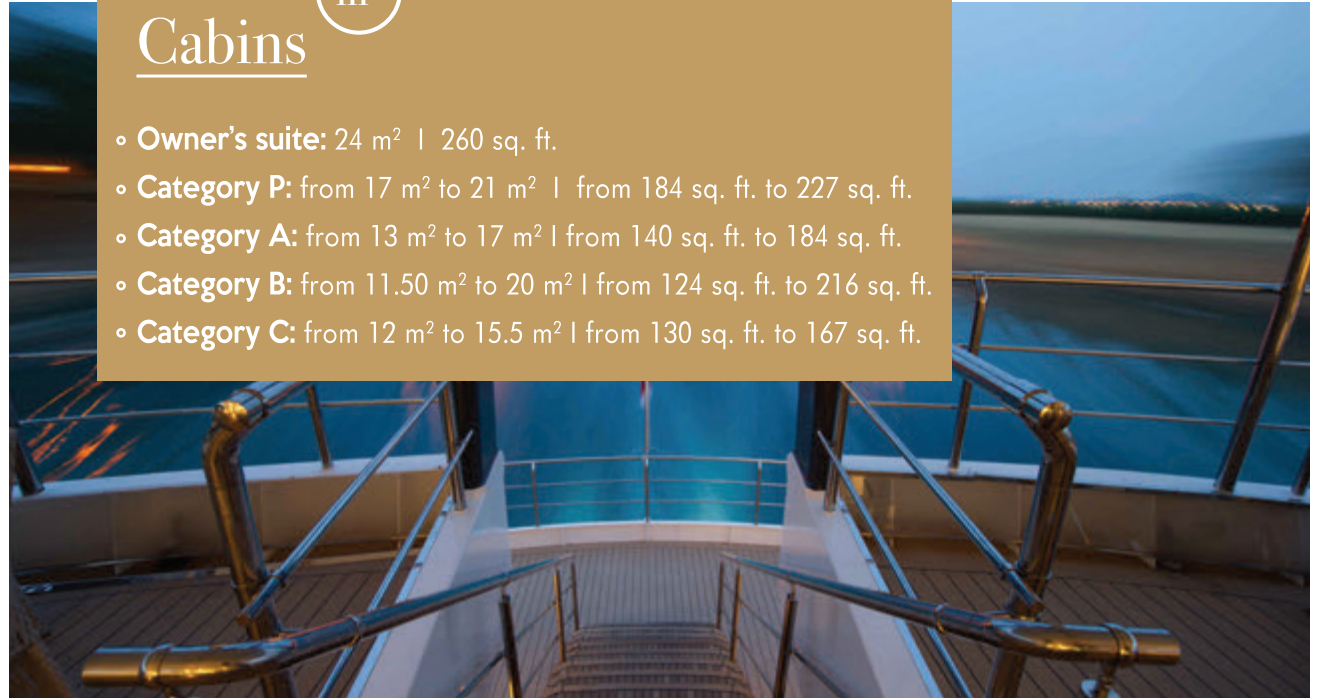

FEEL THE VIBE

#seaVARIETYVOYAGER

🚢 **Ship type:** Mega Yacht

🕒 **Launch Year:** 2012

📏 **Length / Breadth / Draft in m:** 68x11.5x3.5

📏 **Length / Breadth / Draft in ft:** 223x36x10

🌊 **Cruising speed:** 13 knots

👤 **Guests:** 71

🔑 **Cabins:** 36 Ocean View
(Owners suite: 1 P: 7 A: 11 B: 11 C: 6)

🧭 **Crew:** 32

🌐 **Insurance:** All risks covered by
LLOYD'S - SKULD

🛡️ **Twin Stabilizers**

Cabins ^{m²}

- **Owner's suite:** 24 m² | 260 sq. ft.
- **Category P:** from 17 m² to 21 m² | from 184 sq. ft. to 227 sq. ft.
- **Category A:** from 13 m² to 17 m² | from 140 sq. ft. to 184 sq. ft.
- **Category B:** from 11.50 m² to 20 m² | from 124 sq. ft. to 216 sq. ft.
- **Category C:** from 12 m² to 15.5 m² | from 130 sq. ft. to 167 sq. ft.