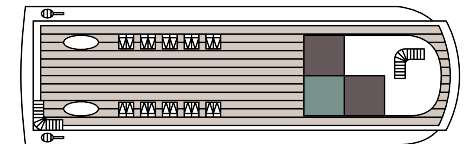

INFINITY

UPPER DECK