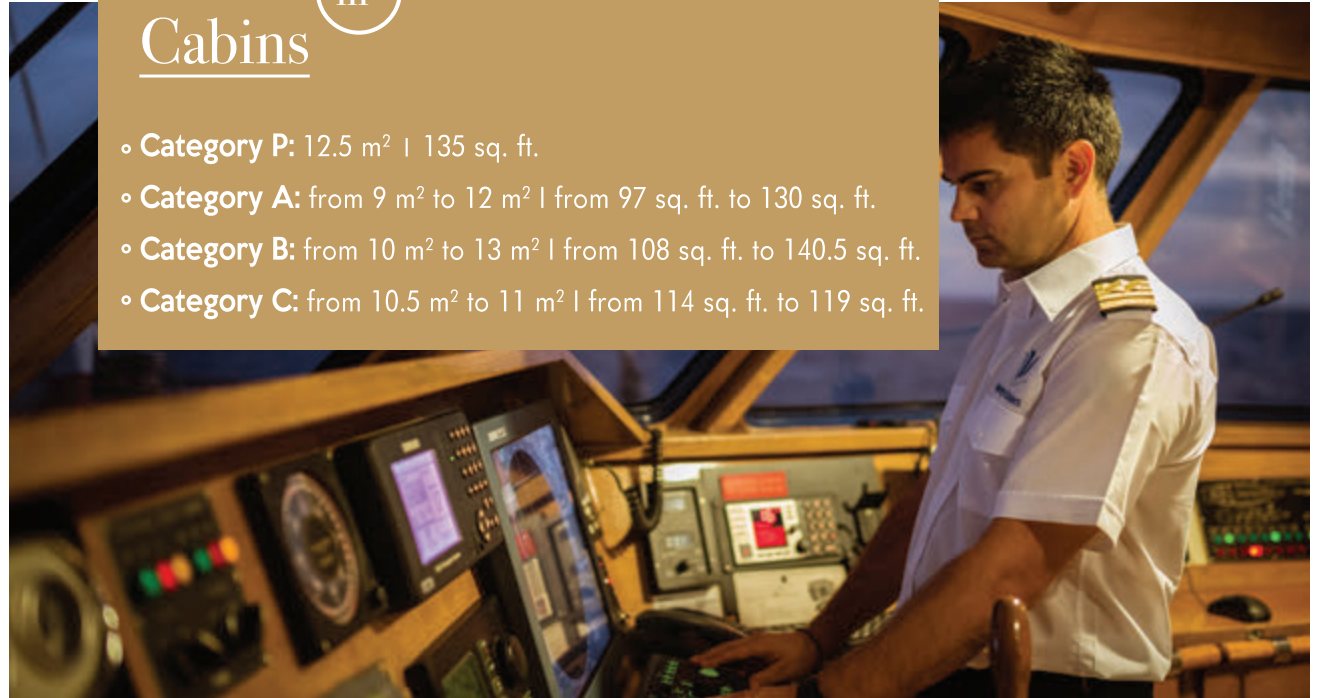

FEEL THE VIBE

#seaPANORAMAII

- 🚢 **Ship type:** Motor Sailer
- 🕒 **Launch Year:** 2004(Renovated 2015)
- 📏 **Length / Breadth / Draft in m:** 50x11.5x4.5
- 📏 **Length / Breadth / Draft in ft:** 164x36x14.6
- 🚢 **Cruising speed:** 10 knots
- 👤 **Guests:** 49
- 🔑 **Cabins:** 25 Ocean View
  (P: 1 A: 12 B: 8 C: 4)
- 👤 **Crew:** 16-18
- 🌐 **Insurance:** All risks covered by
  LLOYD'S - SKULD

Cabins ^{m²}

- **Category P:** 12.5 m² | 135 sq. ft.
- **Category A:** from 9 m² to 12 m² | from 97 sq. ft. to 130 sq. ft.
- **Category B:** from 10 m² to 13 m² | from 108 sq. ft. to 140.5 sq. ft.
- **Category C:** from 10.5 m² to 11 m² | from 114 sq. ft. to 119 sq. ft.