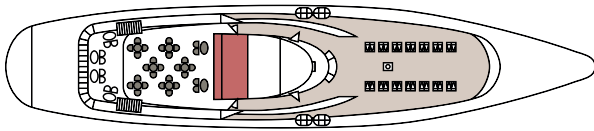

360°

SUN DECK