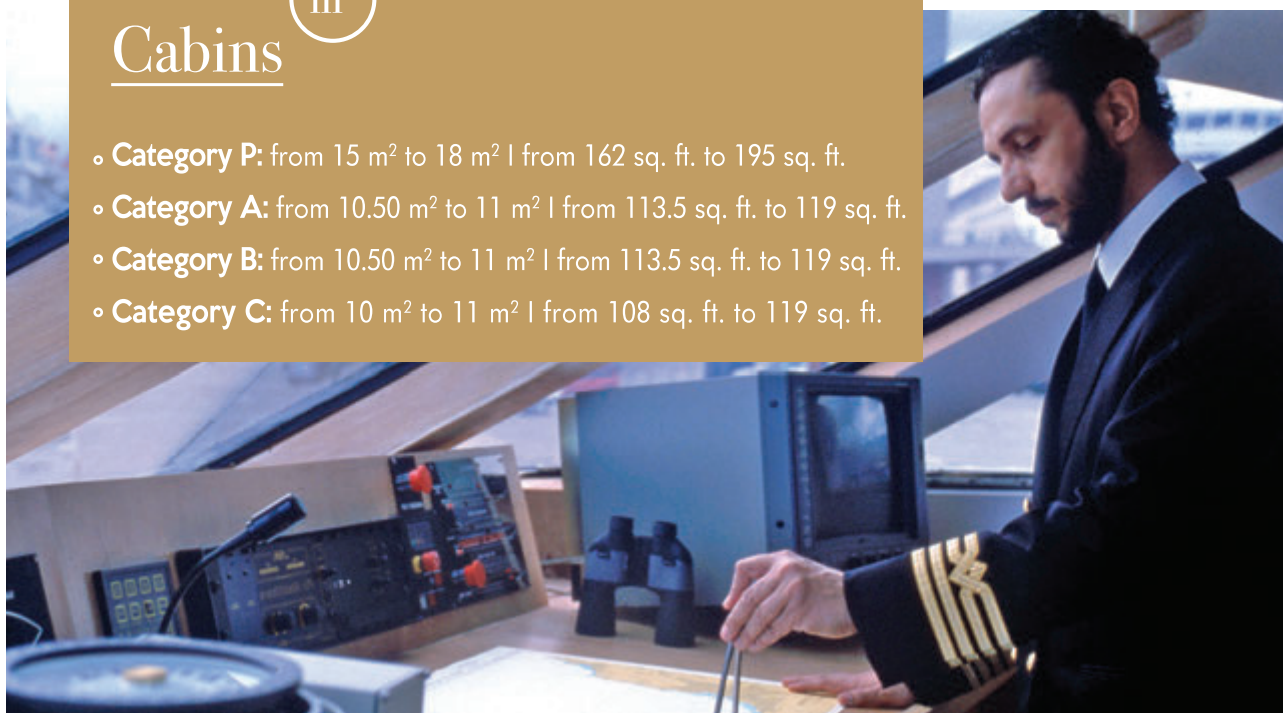

FEEL THE VIBE

#seaHARMONYG

- 🚢 **Ship type:** Motor Yacht
- 🕒 **Launch Year:** 2001 (Renovated 2013)
- 📏 **Length / Breadth / Draft in m:** 54x7.10x3.65
- 📏 **Length / Breadth / Draft in ft:** 177x23.3x12
- 🌊 **Cruising speed:** 10 knots
- 👤 **Guests:** 44
- 🔑 **Cabins:** 21 Ocean View (P: 4 A: 8 B: 3 C: 6)
- 👥 **Crew:** 17
- 🌐 **Insurance:** All risks covered by LLOYD'S - SKULD
- 🛡️ **Twin Stabilizers**

Cabins ^{m²}

- **Category P:** from 15 m² to 18 m² | from 162 sq. ft. to 195 sq. ft.
- **Category A:** from 10.50 m² to 11 m² | from 113.5 sq. ft. to 119 sq. ft.
- **Category B:** from 10.50 m² to 11 m² | from 113.5 sq. ft. to 119 sq. ft.
- **Category C:** from 10 m² to 11 m² | from 108 sq. ft. to 119 sq. ft.