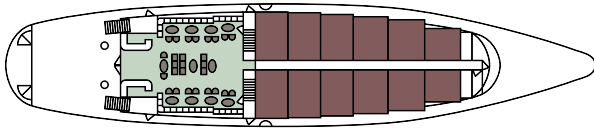

RIVIERA

MAIN DECK

OCEANS

LOWER DECK